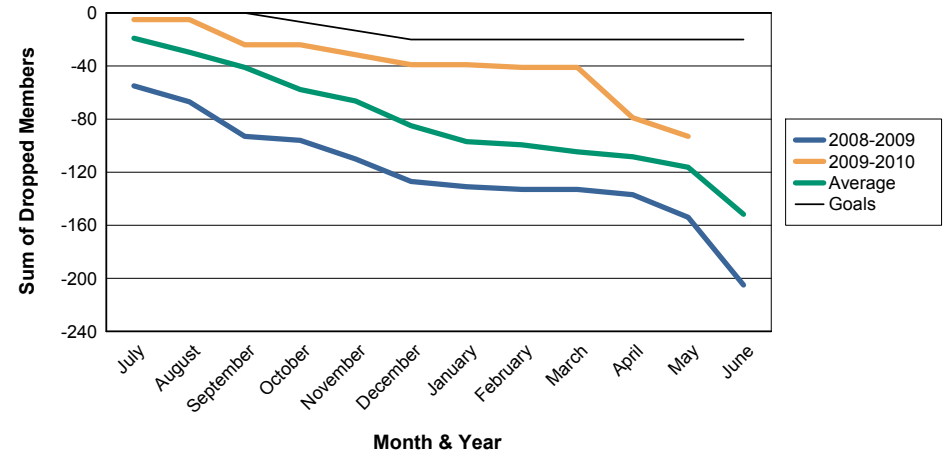

Sum of Dropped Members/ Month & Year

For District 310 B