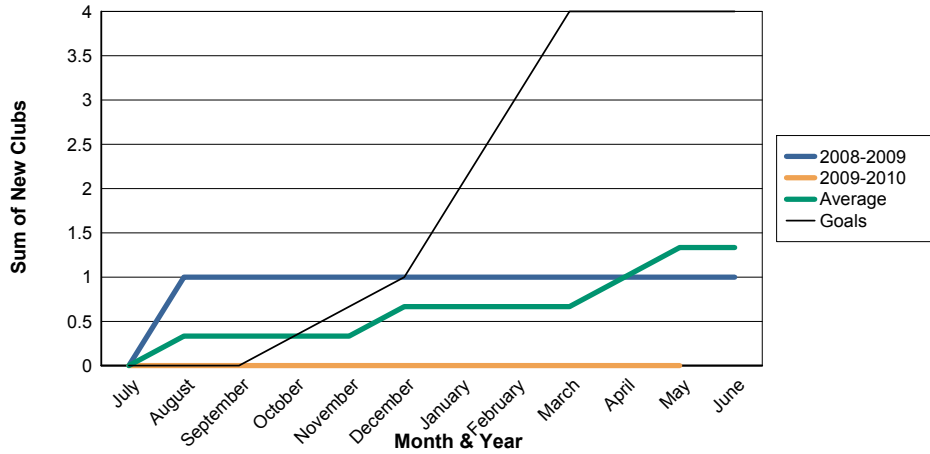

3 Year Comparisons for GMT Constitutional Area 5

By GMT District

As of May 2010

Sum of New Clubs/ Month & Year

For District 310 B

Sum of Dropped Clubs/ Month & Year

For District 310 B

Sum of Net Clubs/ Month & Year