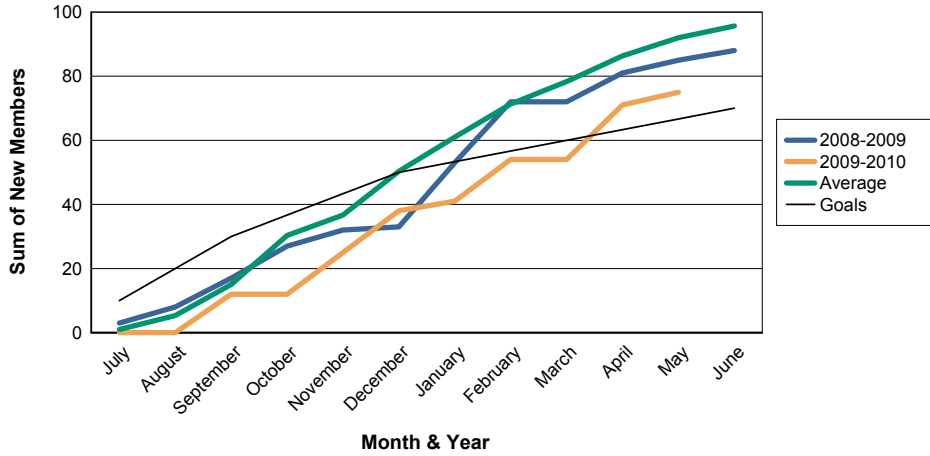

3 Year Comparisons for GMT Constitutional Area 5

By GMT District

As of May 2010

Sum of New Clubs/ Month & Year

For District 310 B

Sum of Dropped Clubs/ Month & Year

For District 310 B

Sum of Net Clubs/ Month & Year

For District 310 B

Sum of Charter Members/ Month & Year

For District 310 B

3 Year Comparisons for GMT Constitutional Area 5

By GMT District

As of May 2010

Sum of New Members/ Month & Year

For District 310 B