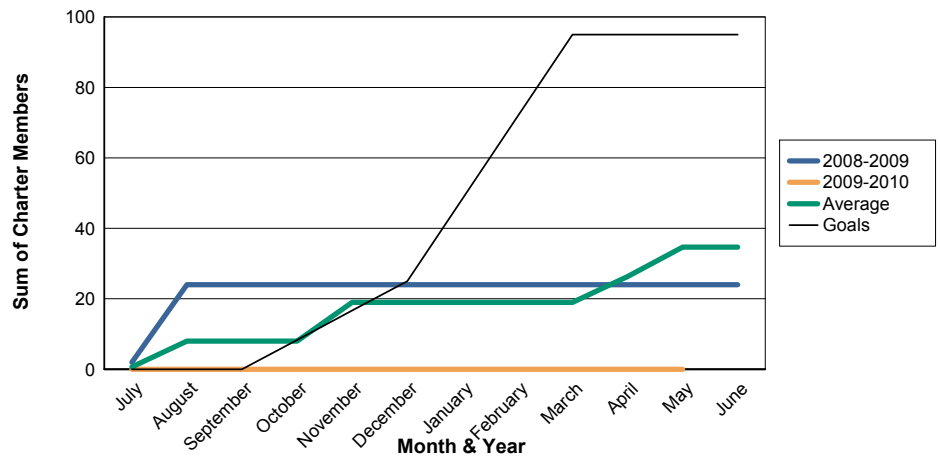

Sum of Charter Members/ Month & Year

For District 310 B