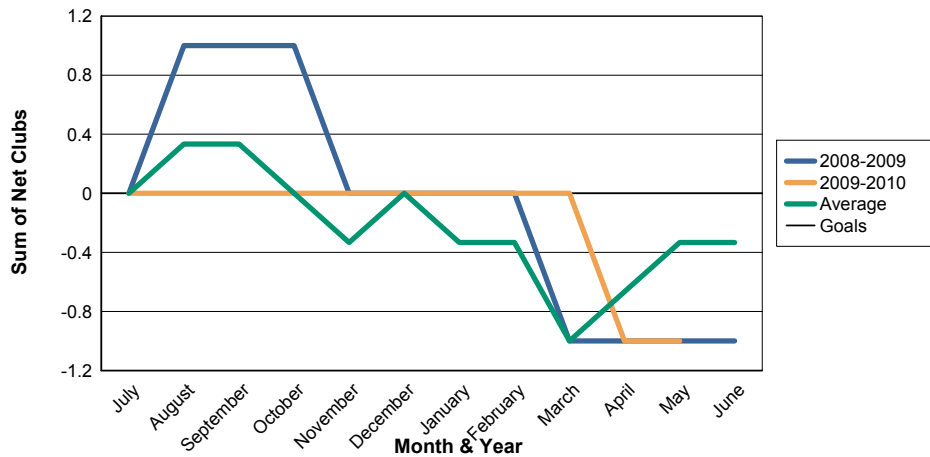

Sum of Net Clubs/ Month & Year

For District 310 B