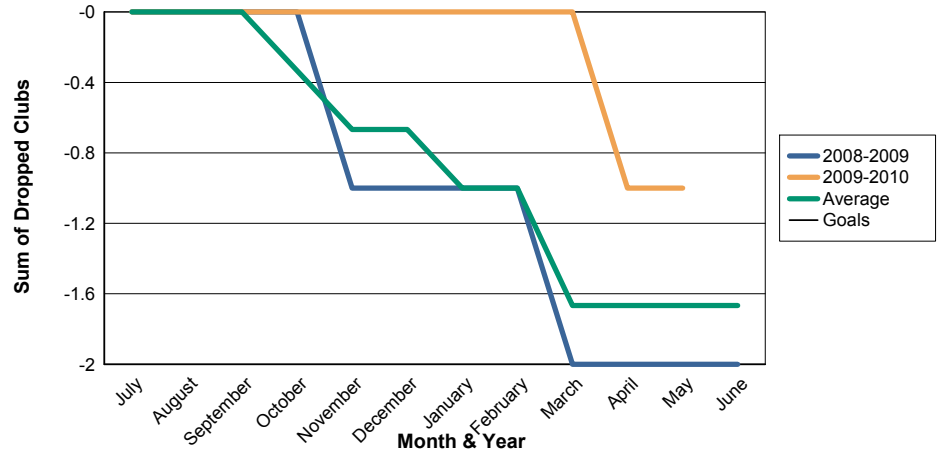

3 Year Comparisons for GMT Constitutional Area 5

By GMT District

As of May 2010

Sum of New Clubs/ Month & Year

For District 310 B

Sum of Dropped Clubs/ Month & Year

For District 310 B

Sum of Net Clubs/ Month & Year